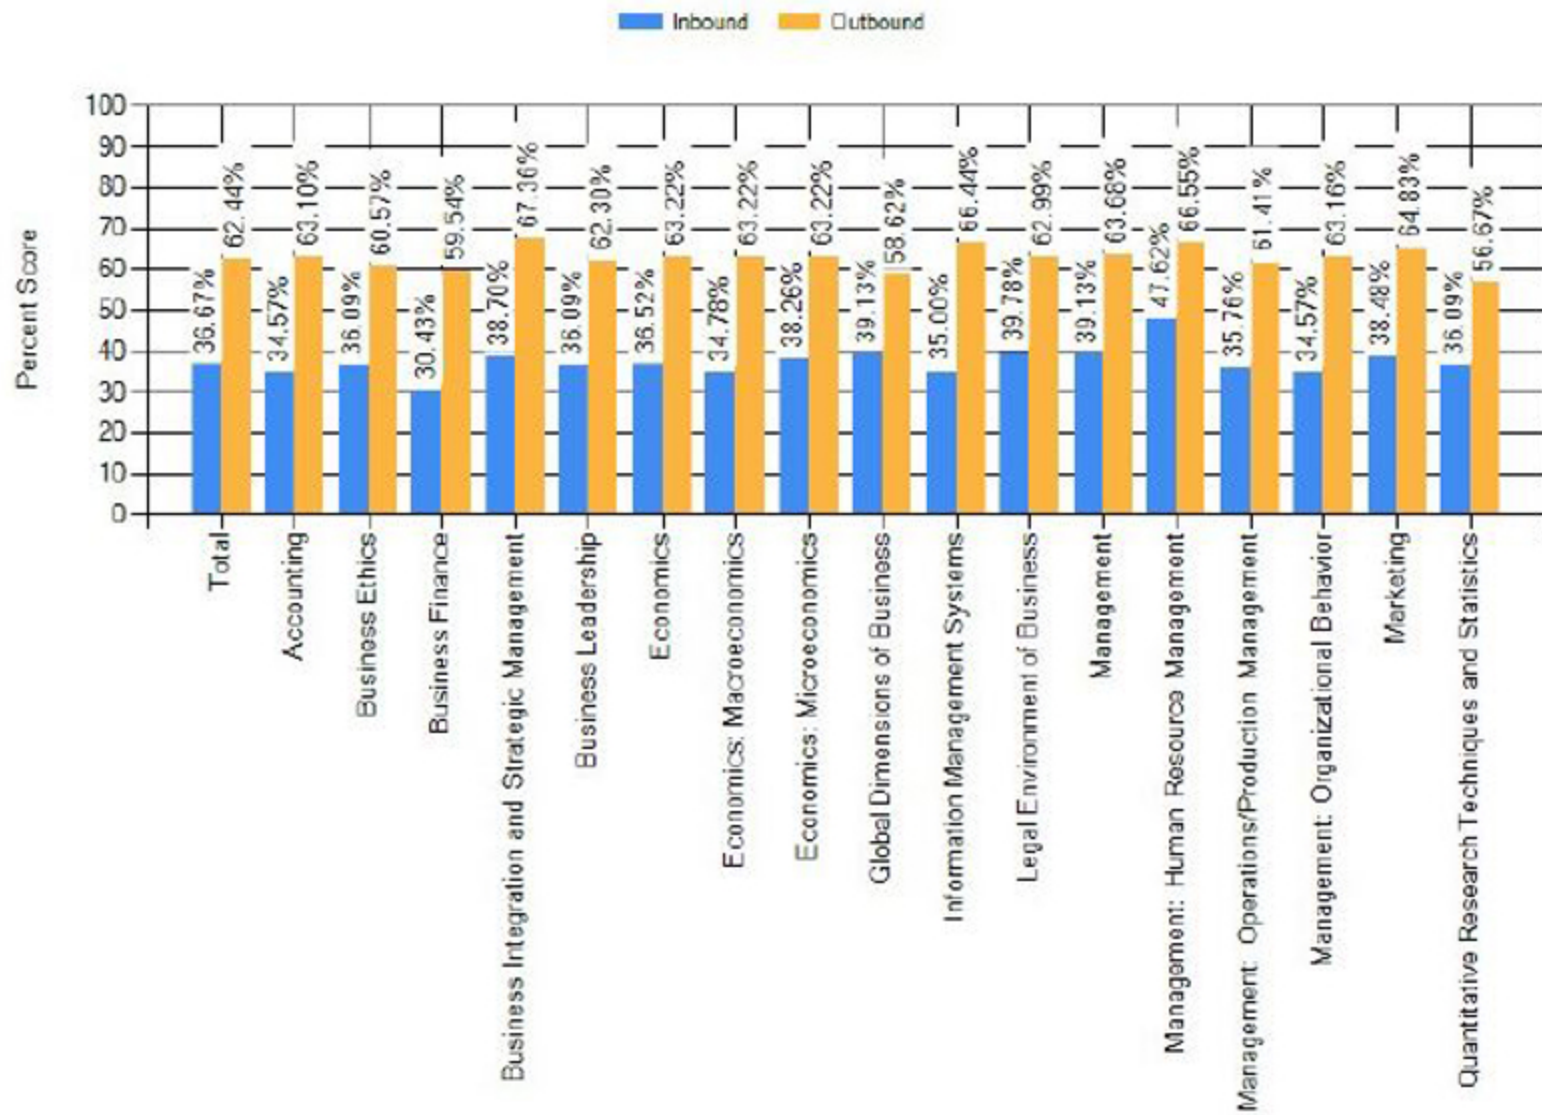

## Comparison of Inbound Exam Results with Outbound Exam Results

# Outbound Exam

La Roche University    ACBSP Region 2 (Eastern Council)