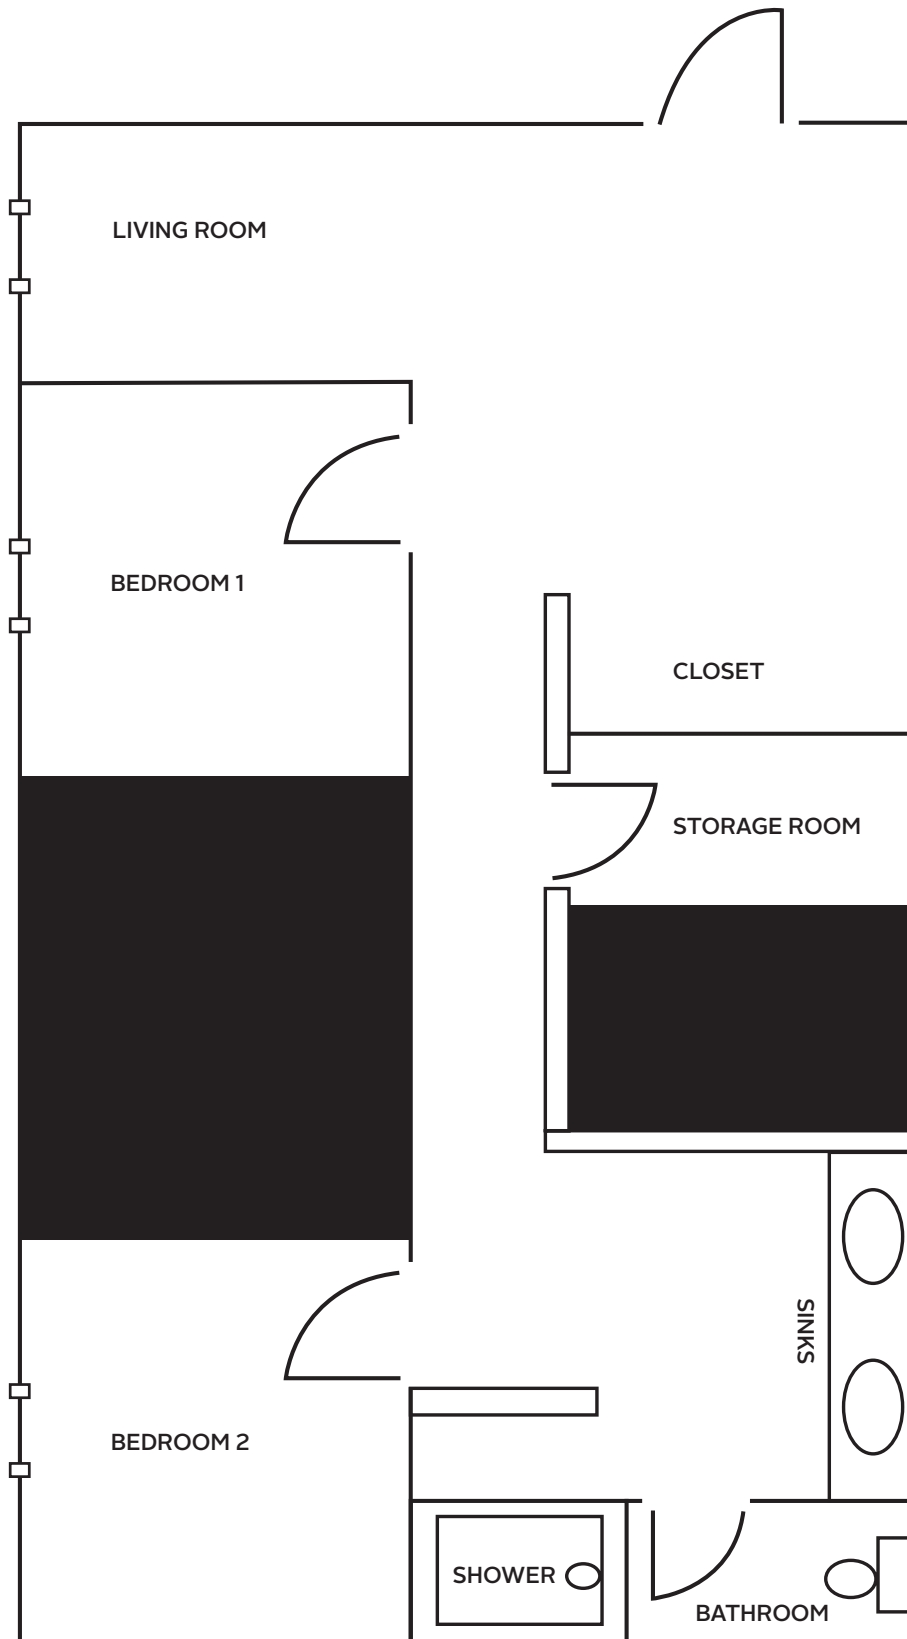

MAHLER HALL TWO BEDROOM FLOOR PLAN

MEASURED AREA	WIDTH	HEIGHT
Bathroom (toilet area)	38 inches	84 inches
Bathroom (sink area)	80 inches	84 inches
Bathroom (shower area)	36 inches	84 inches
Bedroom 1	137 inches	96 inches
Bedroom 1 window	48 inches	35 inches
Bedroom 2	137 inches	96 inches
Bedroom 2 window	48 inches	35 inches
Living room	109 inches	96 inches
Living room window	60 inches	60 inches